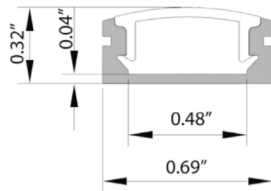

Flangeless Channel