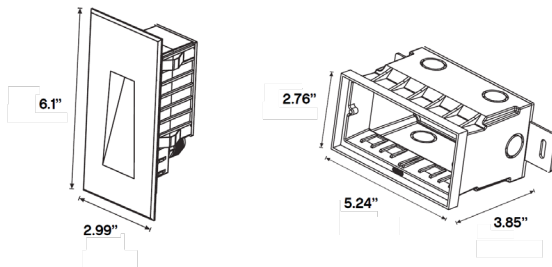

PROJECT NAME:	DATE:	TYPE:
SPECIFIER:	PREPARED BY:	
PART NO.:		

LED OUTDOOR LIGHTING SERIES □

TBD.STS3x6

3W VERTICAL RECESSED LED STEP/WALL LIGHT

Vertical recessed LED step or wall light suitable for paths and walkways, or wall mounted for directing light down to surfaces. IP65 outdoor rated and die-cast powder coated aluminum to withstand all weather conditions. Available 3000K or 4000K, dimmable, 3W, 24V. Suitable for residential or commercial applications.

FEATURES

- 3Watt TRWDORVPSWLR □
- 24V DC Constant Voltage
- Up to 75 Lumens
- Beam Angle 120°
- 3000°K, 4000°K
- 90+ CRI
- IP65 Outdoor Rated
- Long Life 50,000 Hours
- Requires Remote TLS Power Supply
- Refer to Power Supplies for Dimming Compatibility □
- Die-Cast Powder Coated Aluminum for all Weather Conditions
- Recessed Applications