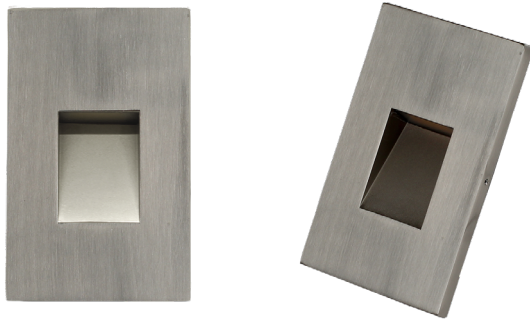

### 2W VERTICAL RECESSED LED STEP/WALL LIGHT

LED step or wall light suitable for outdoor paths and walkways; or wall mounted for directing light down to surfaces. IP65 wet location outdoor rated. Available 2700K, 3000K, 4000K, dimmable, 2W, 12V DC or 120V AC options. Also usable for indoor applications.