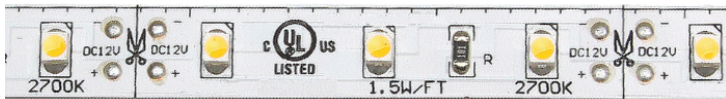

PROJECT NAME:	DATE:	TYPE:
SPECIFIER:	PREPARED BY:	
PART NO.:		

LED STRIP SERIES

TBD.SL18(W)

1.5W INDOOR / OUTDOOR LED STRIP

TBD.SL18 is an energy-efficient linear lighting system with standard output. Great for many indoor/outdoor, commercial/residential applications. With several LED color options, 120° beam spread, and an IP65 rating option, this LED strip is a cost effective option for smaller-detail accent lighting: shelves, undercabinet, floating vanities, steps, display, or tight spaces.

Indoor

Outdoor

FEATURES

- 12V and 24V DC Input Voltage
- 1.5 Watts Per Foot
- 18 LEDs Per Foot
- 120 Lumens Per Foot, 3000K
- 95+ CRI Standard
- Max Run Length 16.4 ft. (12V) / 24 ft. (24V)
- Field Cuttable Every 2" (12V) / 4" (24V)
- Indoor Rated Width: 0.40" Depth 0.08"
- Outdoor IP65 Rated: Width 0.47" Depth 0.20"
- 120° Beam Angle
- Adhesive Backing (Indoor Only)
- Requires Remote Dimmable TLS Power Supply
- Dimming MLV, ELV, 0-10, TRIAC
- Refer to Power Supply for Compatibility
- Certifications UL Listed, Title 24 JA8
- Long Life 50,000 Hours
- Application Friendly UV Free & IR Free
- Earth Friendly Mercury & Lead Free

ORDERING GUIDE

INDOOR/OUTDOOR

TBD.SL18 - Dry Location
TBD.SL18(W) - Wet Location

TEMP / COLOR

22K - 2200K **RD** - Red
25K - 2500K **BL** - Blue
27K - 2700K **GR** - Green
30K - 3000K **PK** - Pink
35K - 3500K **PR** - Purple
40K - 4000K **AM** - Amber
50K - 5000K **OR** - Orange
60K - 6000K