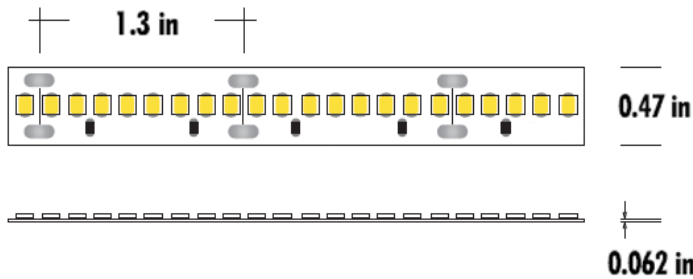

PROJECT NAME:	DATE:	TYPE:
SPECIFIER:	PREPARED BY:	
PART NO.:		

LED STRIP SERIES

TBD.SH72

7.0W HIGH OUTPUT INDOOR LED STRIP

TBD.SH72 is a super high output linear lighting system contained within a single row strip. At 7.0W per foot, produces over 770 lumens per foot! Low profile, for use with shallow profile channels. Superior choice for coves and cabinets, for indoor use on residential projects. Fully dimmable, 120° beam spread.

FEATURES

- 24V DC Input Voltage
- 7W per Foot
- 72 LED's per Foot
- 770 Lumens per Foot, 3000K
- 95+ CRI
- Max Run Length 20'
- Field Cuttable every 1.3"
- Indoor Rated: Width 0.47" Depth 0.06"
- Beam Angle 120°
- Requires Remote Dimmable TLS Power Supply
- Dimming: MLV, ELV, 0-10, TRIAC
- Compatible with PSDH, PSDL, PSDE Series Only
- Certifications: UL Listed; Title 24 JA8
- Long Life 50,000 Hours
- Application Friendly: UV Free & IR Free
- Earth Friendly: Mercury and Lead Free

ORDERING GUIDE

TBD.SH72

TEMP / COLOR

- 27K - 2700K
- 30K - 3000K
- 35K - 3500K
- 40K - 4000K
- 50K - 5000K
- 60K - 6000K

LENGTH

- 16 - 16.4 ft.
- 100 - 100 ft.
- PF - 12"

VOLTAGE

24 - 24V DC