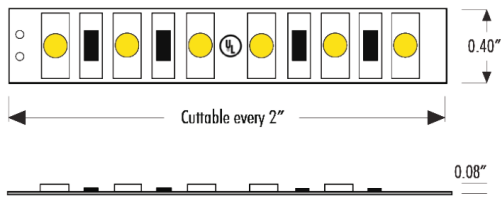

PROJECT NAME:	DATE:	TYPE:
SPECIFIER:	PREPARED BY:	
PART NO.:		

LED STRIP SERIES

TBD.SH36

4.4W INDOOR LED STRIP

TBD.SH36 is a high output linear lighting system. Great for many indoor, commercial / residential applications. With several LED color temperature options, superior rendering and 120° beam spread, this LED strip is a higher output option for accent lighting: slots, wall graze, under cabinet, display, and shelves.

FEATURES

- 4.4 Watts per ft.
- 36 LEDs per ft.
- 355 Lumens per ft., 3000K
- Max Run 30 ft. (24V)
- 90+ CRI
- Beam Angle: 120°
- Long Life: 50,000 Hours
- Dimmable and Non-Dimmable TLS power supply options available
- Field cuttable every 2"
- 3M Adhesive Backing
- Width 0.4" Depth 0.08"
- Application Friendly: UV Free & IR Free
- Earth Friendly: Mercury & Lead Free