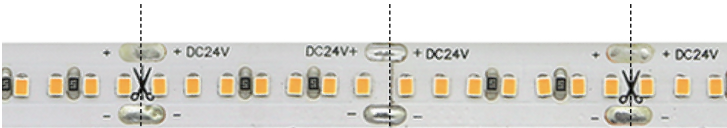

### 5.5W INDOOR LED STRIP

CUTTABLE EVERY 1"

TBD.S81 is a high-output linear lighting system designed to provide a continuous light source without hot spots. At 5.5W per foot, produces over 500 lumens per foot! Low profile, for use with shallow profile channels. Superior choice for wall washes and vanities, for indoor use on residential / commercial projects. Fully dimmable, 120 degree beam spread.

### FEATURES

- 24V DC
- 5.5 Watts Per Foot
- 81 LEDs Per Foot
- 500 Lumens Per Foot, 3000K
- 95 CRI
- Max Run Length: 12'
- Field Cuttable Every 1"
- Dimensions 0.40" x 0.05" (W x D)
- High R9 and R13 values
- Beam Angle: 120°
- 3M Adhesive Backing
- Requires Remote Dimmable TLS Power Supply
- Refer to Power Supply for Compatibility
- Certifications: UL Listed; Title 24 JA8
- Long Life 50,000 Hours
- Application Friendly: UV Free & IR Free
- Earth Friendly: Mercury & Lead Free