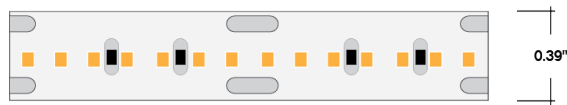

### 5.5W INDOOR LED STRIP

CUTTABLE EVERY 1"

TBD.S81 is a high-output linear lighting system designed to provide a continuous light source without hot spots. At 5.5W per foot, produces over 500 lumens per foot! Low profile, for use with shallow profile channels. Superior choice for wall washes and vanities, for indoor use on residential / commercial projects. Fully dimmable, 120 degree beam spread.

### FEATURES

- 24V DC
- 5.5 Watts Per Foot
- 81 LEDs Per Foot
- 500 Lumens Per Foot, 3000K
- 95 CRI
- Max Run Length: 12'
- Field Cuttable Every 1"
- Dimensions 0.40" x 0.05" (W x D)
- High R9 and R13 values
- Beam Angle: 120°
- 3M Adhesive Backing
- Requires Remote Dimmable TLS Power Supply
- Refer to Power Supply for Compatibility
- Certifications: UL Listed; Title 24 JA8
- Long Life 50,000 Hours
- Application Friendly: UV Free & IR Free
- Earth Friendly: Mercury & Lead Free