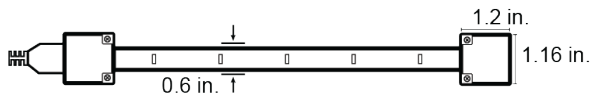

PROJECT NAME:	DATE:	TYPE:
SPECIFIER:	PREPARED BY:	
PART NO.:		

LED STRIP SERIES

TBD.S20

120V DIMMABLE LED STRIP

TBD.S20 is a standard output linear lighting system that does not require a remote power supply. Great for indoor / outdoor, commercial / residential applications such as under cabinets, display, shelves, or other line voltage applications

FEATURES

- 120V AC, NO DRIVER REQUIRED
- 4W Per Foot
- 20 LED's Per Foot
- 95 CRI
- Max Run Length up to 150 Ft
- Cuttable Every 4"
- Suitable for Indoor or Outdoor Use (IP65)
- Dimensions Width 0.6" to 1.16" Depth 1.2"
- 120° Beam Angle
- Dimmable
- Long Life 50,000 Hours