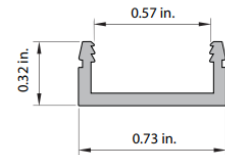

FEATURES

- 120V AC, NO DRIVER REQUIRED
- 4W Per Foot
- 20 LED's Per Foot
- 95 CRI
- Max Run Length up to 150 Ft
- Cuttable Every 4"
- Suitable for Indoor or Outdoor Use (IP65)
- Dimensions Width 0.6" to 1.16" Depth 1.2"
- 120° Beam Angle
- Dimmable
- Long Life 50,000 Hours

TBD.S20-PCA-72
72" Power Cable
(Sold Separately)

TBD.S20-EC
End Caps
(1 Pair Included)

TBD.S20-AC48
48" Aluminum Channel
(Sold Separately)

Note: Other channel options available upon request

ORDERING GUIDE