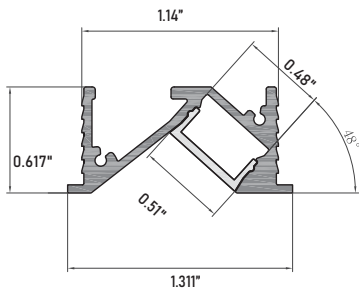

PROJECT NAME:	DATE:	TYPE:
SPECIFIER:	PREPARED BY:	
PART NO.:		

PROFILE CHANNEL SERIES

TBD.ER48

48 DEGREE RECESSED PROFILE CHANNEL

A recessed mount directional channel suitable for architecturally detailed areas. It has a slim, low-profile design and tilts the light output, perfect for vertical shelves or undercabinets. This durable Anodized Aluminum Profile Channel not only adds a great finished appearance to your space, but also protects LED chips from dust, and provides superior thermal management for higher wattage LED strips, prolonging the overall lifetime of the lighting system. Patented diffusers maximize lumen output and beam distribution.

FEATURES

- Recessed Mount
- Indoor/Outdoor Application
- Compatible with LED Strips up to 0.48" width
- Finish: Anodized Silver, Black or White
- Available Lengths: 49.25" & 98.5"
- 2 End Caps Included
- Field Cuttable
- Frosted Lens Included
- Color Custom Finishes Available

ORDERING GUIDE

TBD.ER48

Channel

LENGTH
49 - 49.25"
98 - 98.5"

FINISH
AS - Anodized Silver
BK - Black
WH - White
CU - Custom Powder Coat