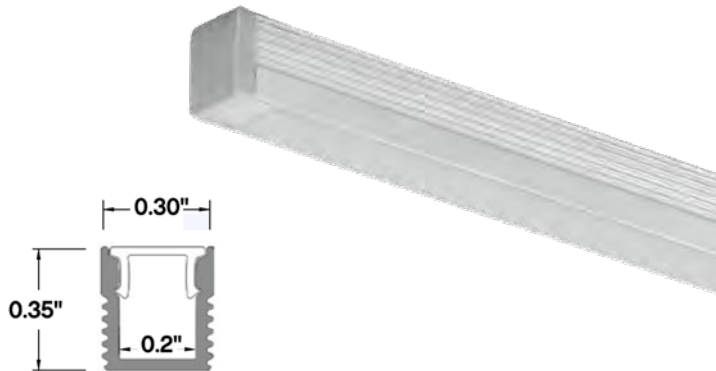

### 5 MM FLANGELESS PROFILE CHANNEL

A channel suitable for super tight spaces. This durable Anodized Aluminum Profile Channel not only adds a great finished appearance to your space, but also protects LED chips from dust, and provides superior thermal management for higher wattage LED strips, prolonging the overall lifetime of the lighting system. Patented diffusers maximize lumen output and beam distribution.

#### TYPE

**5MM** - 5 mm Wide