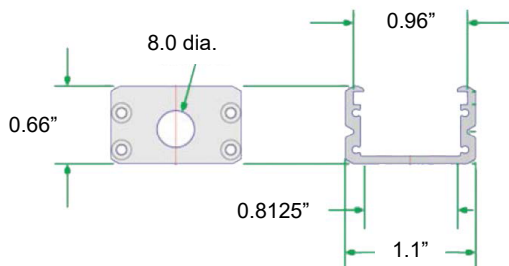

PROJECT NAME:	DATE:	TYPE:
SPECIFIER:	PREPARED BY:	
PART NO.:		

PROFILE CHANNEL SERIES

TBD.E16S

FLANGELESS PROFILE CHANNEL

A shallow channel for wider strips. Suitable for uplighting the top of beams. This durable Anodized Aluminum Profile Channel not only adds a great finished appearance to your space, but also protects LED chips from dust, and provides superior thermal management for higher wattage LED strips, prolonging the overall lifetime of the lighting system. Patented diffusers maximize lumen output and beam distribution.

FEATURES

- Surface or Recessed Mount 160°
- Beam Spread
- UV Resistant
- End Caps & Mounting Clips included
- Custom cut lengths available
- Finish: Anodized Silver or Black

ACCESSORIES

ORDERING GUIDE

TBD.E16S — —

LENGTH
48 - 48"
96 - 96"

LENS
F - Frosted
Blank - No Lens